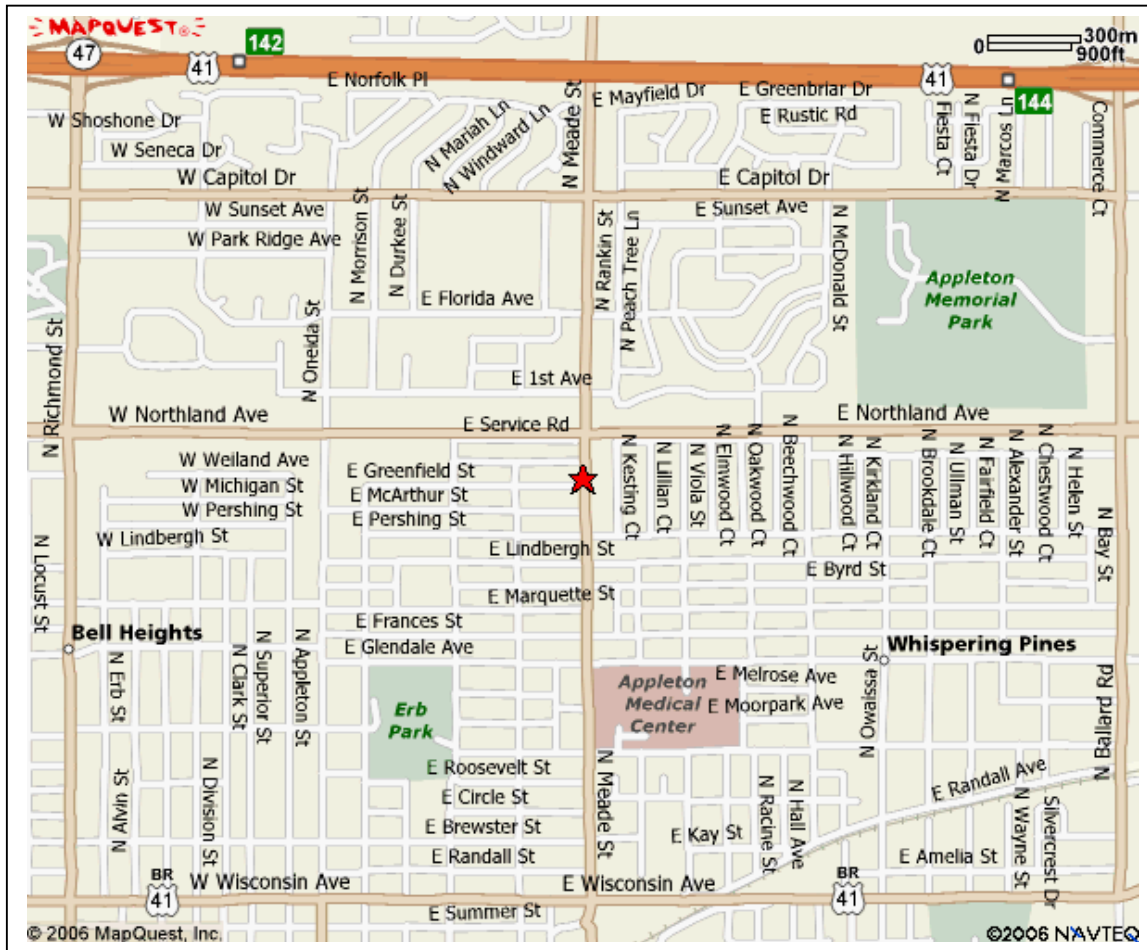

Competitive Strategies, Inc.
 2631 North Meade St., Suite 202
 Appleton, WI 54911
 (920) 993-1077

Directions from the North

- Take Hwy 41 south to the Ballard Road exit.
- Turn left and proceed south on Ballard Road.
- Turn right and proceed west on Northland Ave (OO).
- Turn left and proceed south on Meade Street. (Pizza Hut on the corner)
- Turn right on the first street which is Longview Drive. Turn left into the parking lot. Competitive Strategies is located in the Changing Headlines building on the southwest corner of Meade St. and Longview Drive.